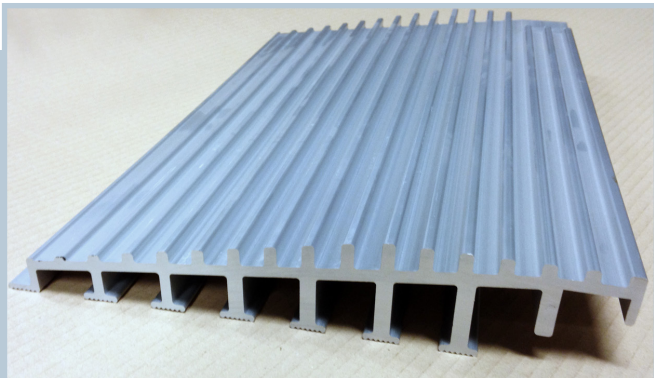

EVORAMP

**EVORAMP MAKES IT EASIER TO DRIVE
ONTO THE SCALES.**

EASY TO USE

Just “click” the ramp on the frame of the scale and it is ready for use instantly.

EASY TO STORAGE

EVORAMPS can be piled up in pairs, so they will not take much storage space.

MATERIALS

The material of the ramp is wear and tear resistant aluminium.

Depending on the size of the scales different ramps are available.

MEASUREMENTS e.g. for EVOCAR

Width 380 mm (A)

Length 250 mm (B)

Min. height 14 mm (C)