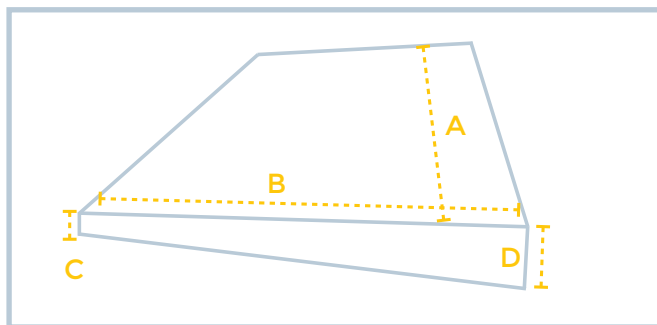

EVORAMP

**EVORAMP MAKES IT EASIER TO DRIVE
ONTO THE SCALES.**

EASY TO USE

Just “click” the ramp on the frame of the scale and it is ready for use instantly.

EASY TO STORAGE

EVORAMPS can be piled up in pairs, so they will not take much storage space.

MATERIALS

The material of the ramp is wear and tear resistant aluminium.

Depending on the size of the scales different ramps are available.

MEASUREMENTS e.g. for EVOCAR

Width 380 mm (A)

Length 250 mm (B)

Min. height 14 mm (C)