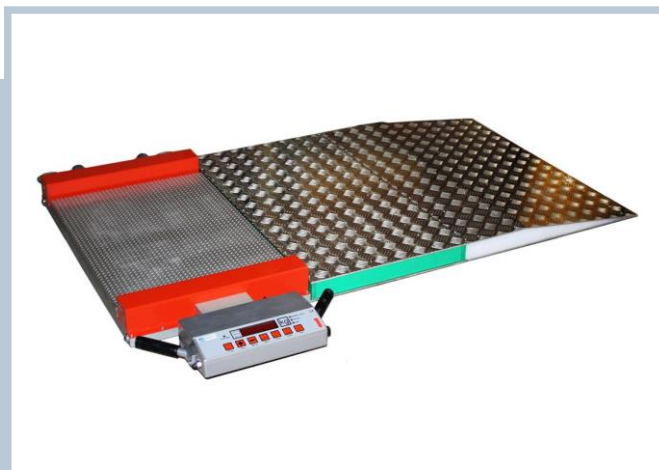

EVOJET

EVOJET FOR STATIC WEIGHING, WIRELESS OR MANUALLY READABLE VERSIONS AVAILABLE.

DETAILS

Model	EVOJET
Maximum load	8.000 kg
Weighing area	1/8.000 kg
Scale division	1 kg
Digital display	LCD
Resetting	automatic
Power cut-off	automatic
Charging voltage	12 V DC or 230 V AC
Operating temperature range	- 20 °C ... + 40 °C
Connection	85 kg
Weight	500 x 700 x 65 mm
Platform size	